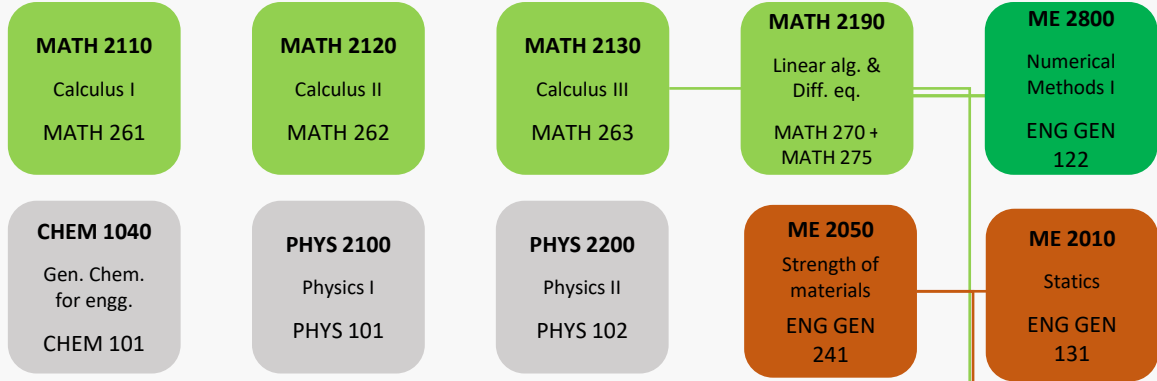

Major Articulation agreement*

Every courses transferred are required to be C or better
* Subject to different articulation agreement

Transferrable courses*

Every courses transferred are required to be C or better
* Subject to different articulation agreement

First Year

36

18 units 16 units

Second Year

30

18 units 15 units