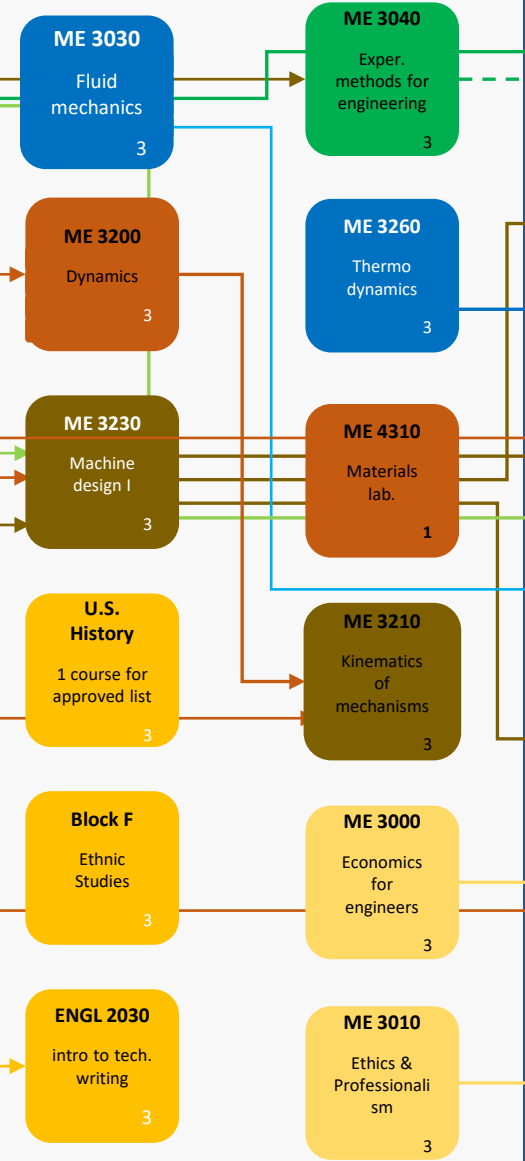

Major Articulation agreement*

Every courses transferred are required to be C or better
* Subject to different articulation agreement

Transferrable courses*

Every courses transferred are required to be C or better
* Subject to different articulation agreement

First Year

36

18 units 16 units

Second Year

30

18 units 15 units