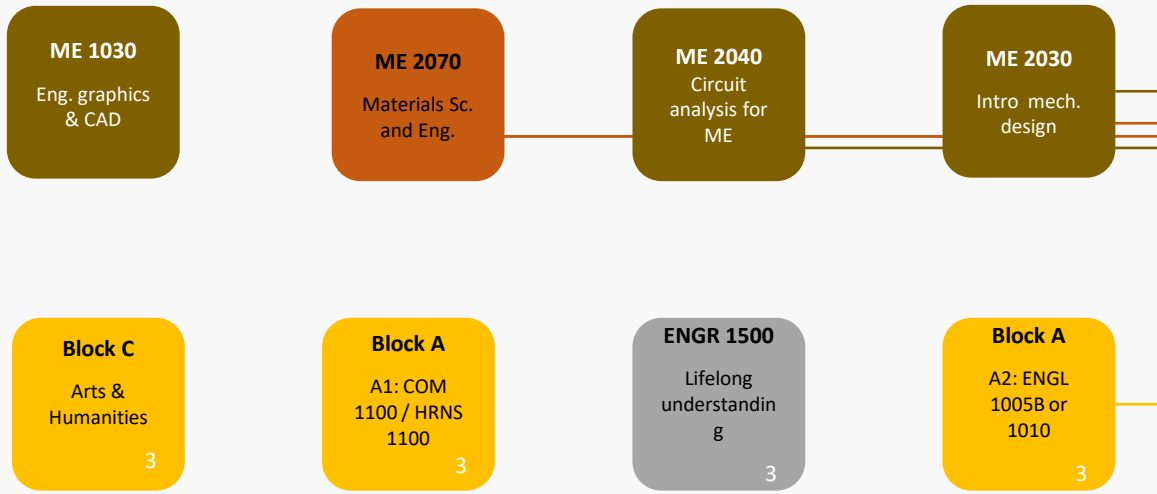

Major Articulation agreement*

Every courses transferred are required to be C or better
* Subject to different articulation agreement

Transferrable courses*

Every courses transferred are required to be C or better
* Subject to different articulation agreement

First Year

36

18 units 16 units

Second Year

30

18 units 15 units